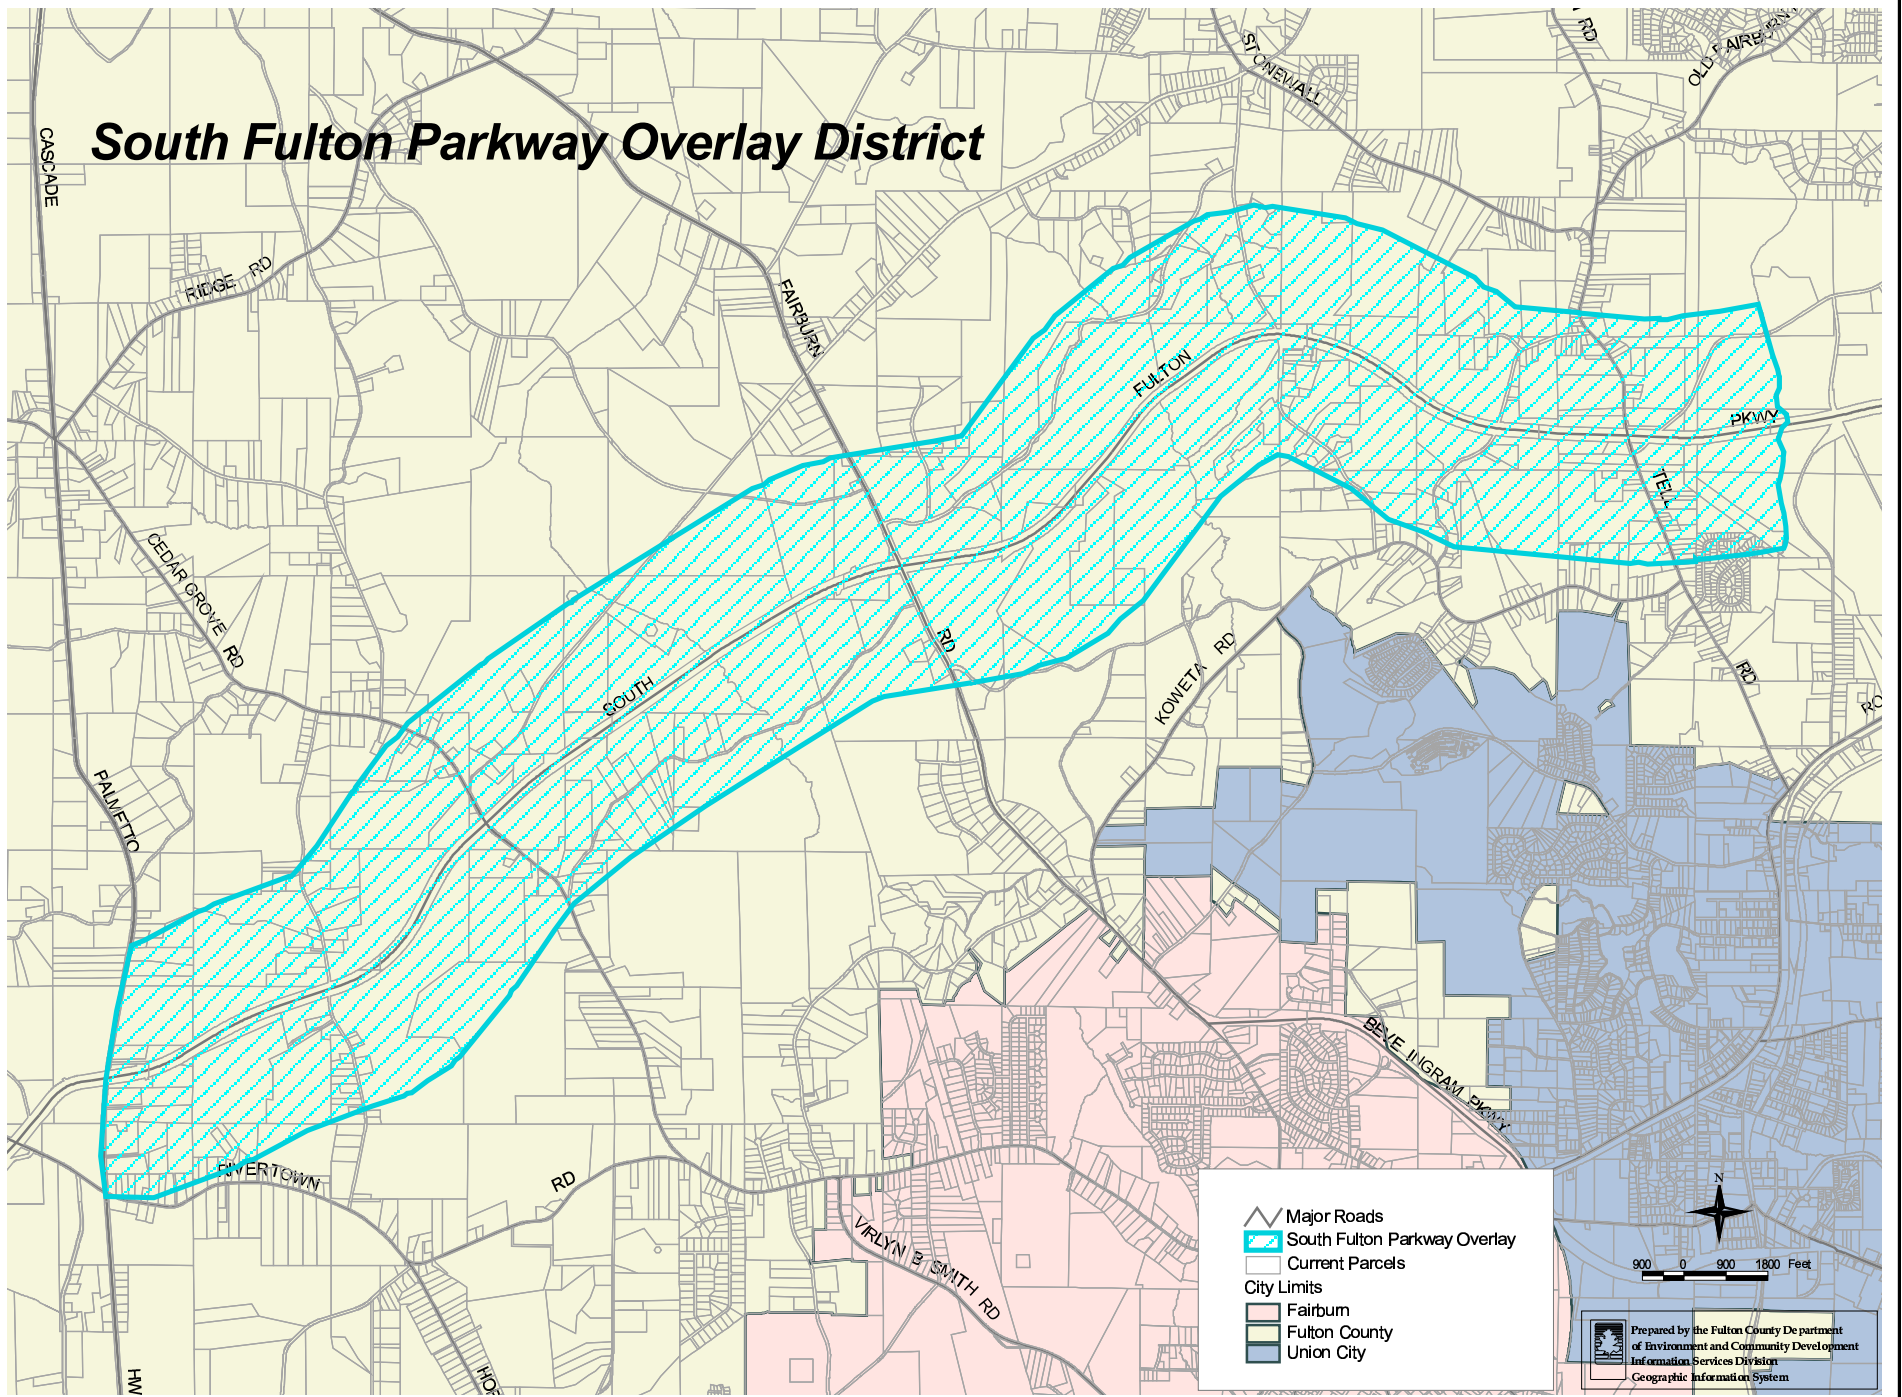

# South Fulton Parkway Overlay District

- Major Roads
- South Fulton Parkway Overlay
- Current Parcels
- City Limits
  - Fairburn
  - Fulton County
  - Union City

900 0 900 1800 Feet

Prepared by the Fulton County Department of Environment and Community Development  
Information Services Division  
Geographic Information System